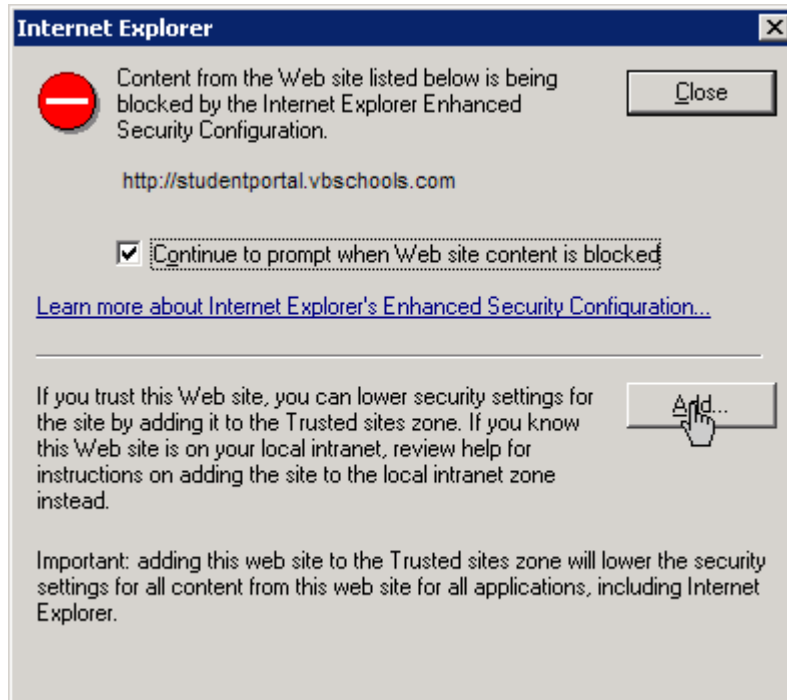

Away From School

The first time you access the VB Schools Student Portal on a computer outside of school, you may get an Internet Explorer dialog warning stating this is an unknown, untrusted site. (See [VB Schools Student Portal Software Requirements](#) for more information on software requirements for using the VBSchools Student Portal.) This dialog is shown in the figure below. To set the VB Schools Student Portal as a trusted site that you may access, click on the **Add** button on the dialog.

When the Trusted sites dialog opens asking if you would like to add this site to the trusted sites zone, select the **Add** button.

Finally, see that this site has been added to your list of trusted sites and click the **Close** button to close this dialog and continue onto the site.