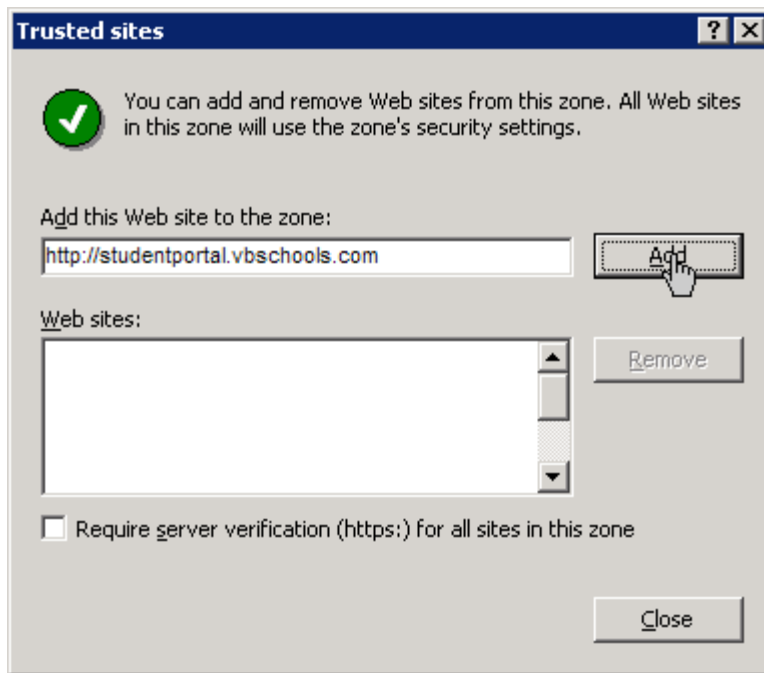

Away From School

The first time you access the VB Schools Student Portal on a computer outside of school, you may get an Internet Explorer dialog warning stating this is an unknown, untrusted site. (See [VB Schools Student Portal Software Requirements](#) for more information on software requirements for using the VBSchools Student Portal.) This dialog is shown in the figure below. To set the VB Schools Student Portal as a trusted site that you may access, click on the **Add** button on the dialog.

When the Trusted sites dialog opens asking if you would like to add this site to the trusted sites zone, select the **Add** button.

Finally, see that this site has been added to your list of trusted sites and click the **Close** button to close this dialog and continue onto the site.